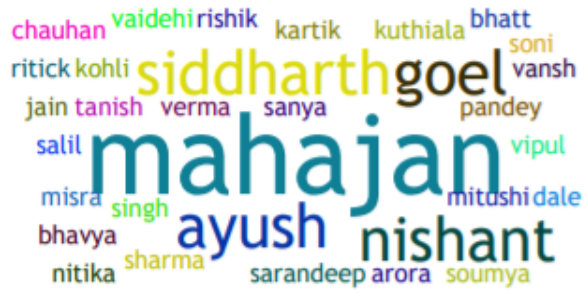

Name

34 responses

Insights

Average
14.21/20 points

Median
14/20 points

Range
6-20 points