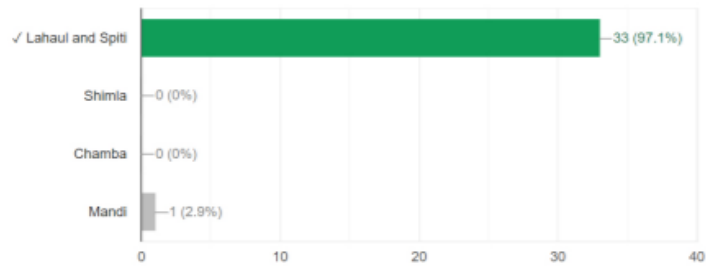

The main purpose of this event was to make the participants familiar with the history, heritage, culture, and tradition of the two states.

The Quiz was unique in itself because it was held on a virtual platform. Around 30+ students participated in the event with great zeal and enthusiasm. The event became even more enjoyable and interesting by allowing participants to voice their opinions. The students got to learn amazing facts about the pairing states and gained knowledge on various aspects of the cultural heritage and traditions of Himachal Pradesh and Kerala. All in all, it was a very good experience for all of the students who participated.

Glimpses of the event:

Name

34 responses

Insights

Average
14.21/20 points

Median
14/20 points

Range
6-20 points

Total points distribution

(8) Which river of Himachal Pradesh is called by the locals as river of sorrow ?

(11) Asia's first arch dam that was constructed across the Kuravan and Kurathi hills

(1) Which one is the longest river in Kerala?

27 / 34 correct responses

(2) Which one is the largest district in Himachal Pradesh (area wise)?

33 / 34 correct responses

(15) Malabar goes to hands of the British after the treaty of

15 / 32 correct responses