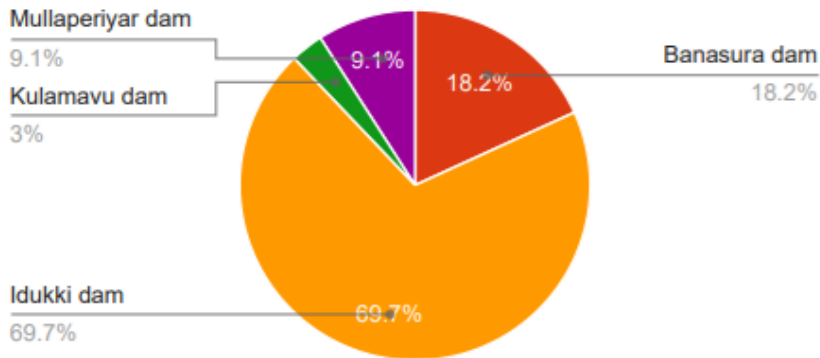

Project under: EBSB.

Nature of the event: Awareness and Education.

Date: 17th November 2022.

Venue: Google meet.

Event report on " General Quiz "

A general quiz focusing on the sister states- Himachal Pradesh and Kerala, was organized by **EK BHARAT SHRESTHA BHARAT** chapter of Jaypee University of Information Technology, Solan on 17th November 2022. The participants were asked to join the meet link by 12:15 P.M . The event lasted for 45 minutes. It started with a valuable address by Dr. Ruchi Verma, the faculty coordinator of the EBSB chapter JUIT. Further, the link for the quiz was shared and 35 minutes were given to the participants to fill up the entries for the quiz.

The main purpose of this event was to make the participants familiar with the history, heritage, culture, and tradition of the two states.

The Quiz was unique in itself because it was held on a virtual platform. Around 30+ students participated in the event with great zeal and enthusiasm. The event became even more enjoyable and interesting by allowing participants to voice their opinions. The students got to learn amazing facts about the pairing states and gained knowledge on various aspects of the cultural heritage and traditions of Himachal Pradesh and Kerala. All in all, it was a very good experience for all of the students who participated.

Glimpses of the event:

Name

34 responses

Insights

Average
14.21/20 points

Median
14/20 points

Range
6-20 points

Total points distribution

(8) Which river of Himachal Pradesh is called by the locals as river of sorrow ?

(11) Asia's first arch dam that was constructed across the Kuravan and Kurathi hills

(1) Which one is the longest river in Kerala?