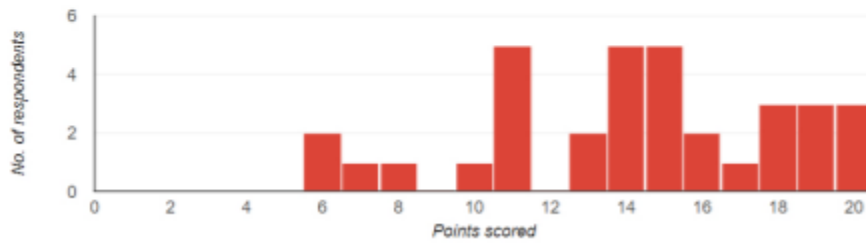

The main purpose of this event was to make the participants familiar with the history, heritage, culture, and tradition of the two states.

The Quiz was unique in itself because it was held on a virtual platform. Around 30+ students participated in the event with great zeal and enthusiasm. The event became even more enjoyable and interesting by allowing participants to voice their opinions. The students got to learn amazing facts about the pairing states and gained knowledge on various aspects of the cultural heritage and traditions of Himachal Pradesh and Kerala. All in all, it was a very good experience for all of the students who participated.

Glimpses of the event:

Name

34 responses

Insights

Average
14.21/20 points

Median
14/20 points

Range
6-20 points

Total points distribution