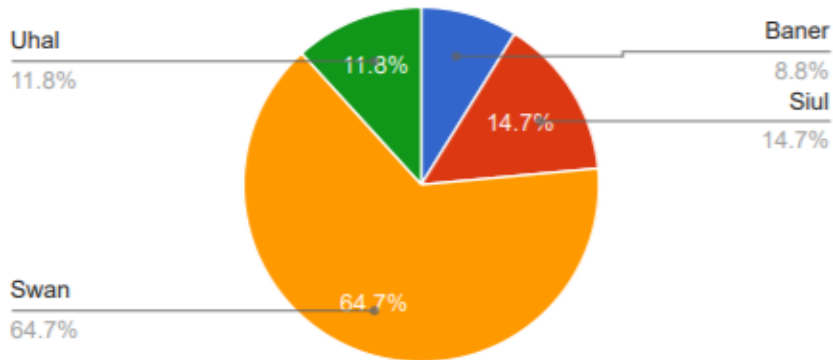

(8) Which river of Himachal Pradesh is called by the locals as river of sorrow ?