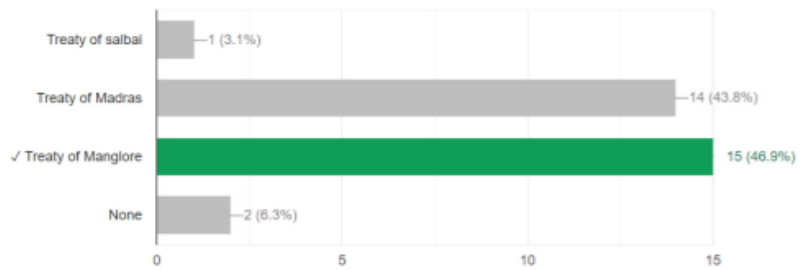

The main purpose of this event was to make the participants familiar with the history, heritage, culture, and tradition of the two states.

The Quiz was unique in itself because it was held on a virtual platform. Around 30+ students participated in the event with great zeal and enthusiasm. The event became even more enjoyable and interesting by allowing participants to voice their opinions. The students got to learn amazing facts about the pairing states and gained knowledge on various aspects of the cultural heritage and traditions of Himachal Pradesh and Kerala. All in all, it was a very good experience for all of the students who participated.

(8) Which river of Himachal Pradesh is called by the locals as river of sorrow ?

(11) Asia's first arch dam that was constructed across the Kuravan and Kurathi hills

(1) Which one is the longest river in Kerala?

27 / 34 correct responses

(2) Which one is the largest district in Himachal Pradesh (area wise)?

33 / 34 correct responses

(15) Malabar goes to hands of the British after the treaty of

15 / 32 correct responses