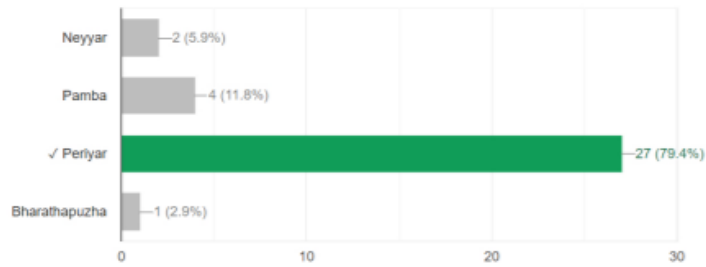

The main purpose of this event was to make the participants familiar with the history, heritage, culture, and tradition of the two states.

The Quiz was unique in itself because it was held on a virtual platform. Around 30+ students participated in the event with great zeal and enthusiasm. The event became even more enjoyable and interesting by allowing participants to voice their opinions. The students got to learn amazing facts about the pairing states and gained knowledge on various aspects of the cultural heritage and traditions of Himachal Pradesh and Kerala. All in all, it was a very good experience for all of the students who participated.

Glimpses of the event:

Name

34 responses

Insights

Average
14.21/20 points

Median
14/20 points

Range
6-20 points

Total points distribution

(8) Which river of Himachal Pradesh is called by the locals as river of sorrow ?

(11) Asia's first arch dam that was constructed across the Kuravan and Kurathi hills

(1) Which one is the longest river in Kerala?

27 / 34 correct responses

(2) Which one is the largest district in Himachal Pradesh (area wise)?

33 / 34 correct responses

(15) Malabar goes to hands of the British after the treaty of

15 / 32 correct responses