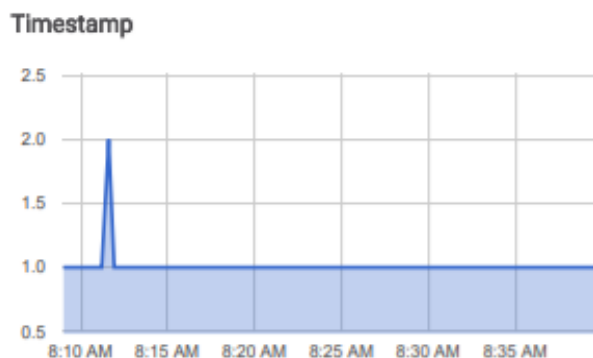

Project under: EBSB.

Nature of the event: Awareness and Education.

Date: 17th November 2022.

Venue: Google meet.

Event report on " General Quiz "

A general quiz focusing on the sister states- Himachal Pradesh and Kerala, was organized by **EK BHARAT SHRESTHA BHARAT** chapter of Jaypee University of Information Technology, Solan on 17th November 2022. The participants were asked to join the meet link by 12:15 P.M . The event lasted for 45 minutes. It started with a valuable address by Dr. Ruchi Verma, the faculty coordinator of the EBSB chapter JUIT. Further, the link for the quiz was shared and 35 minutes were given to the participants to fill up the entries for the quiz.

The main purpose of this event was to make the participants familiar with the history, heritage, culture, and tradition of the two states.

The Quiz was unique in itself because it was held on a virtual platform. Around 30+ students participated in the event with great zeal and enthusiasm. The event became even more enjoyable and interesting by allowing participants to voice their opinions. The students got to learn amazing facts about the pairing states and gained knowledge on various aspects of the cultural heritage and traditions of Himachal Pradesh and Kerala. All in all, it was a very good experience for all of the students who participated.

Glimpses of the event:

Name

34 responses

Insights

Average
14.21/20 points

Median
14/20 points

Range
6-20 points

Total points distribution